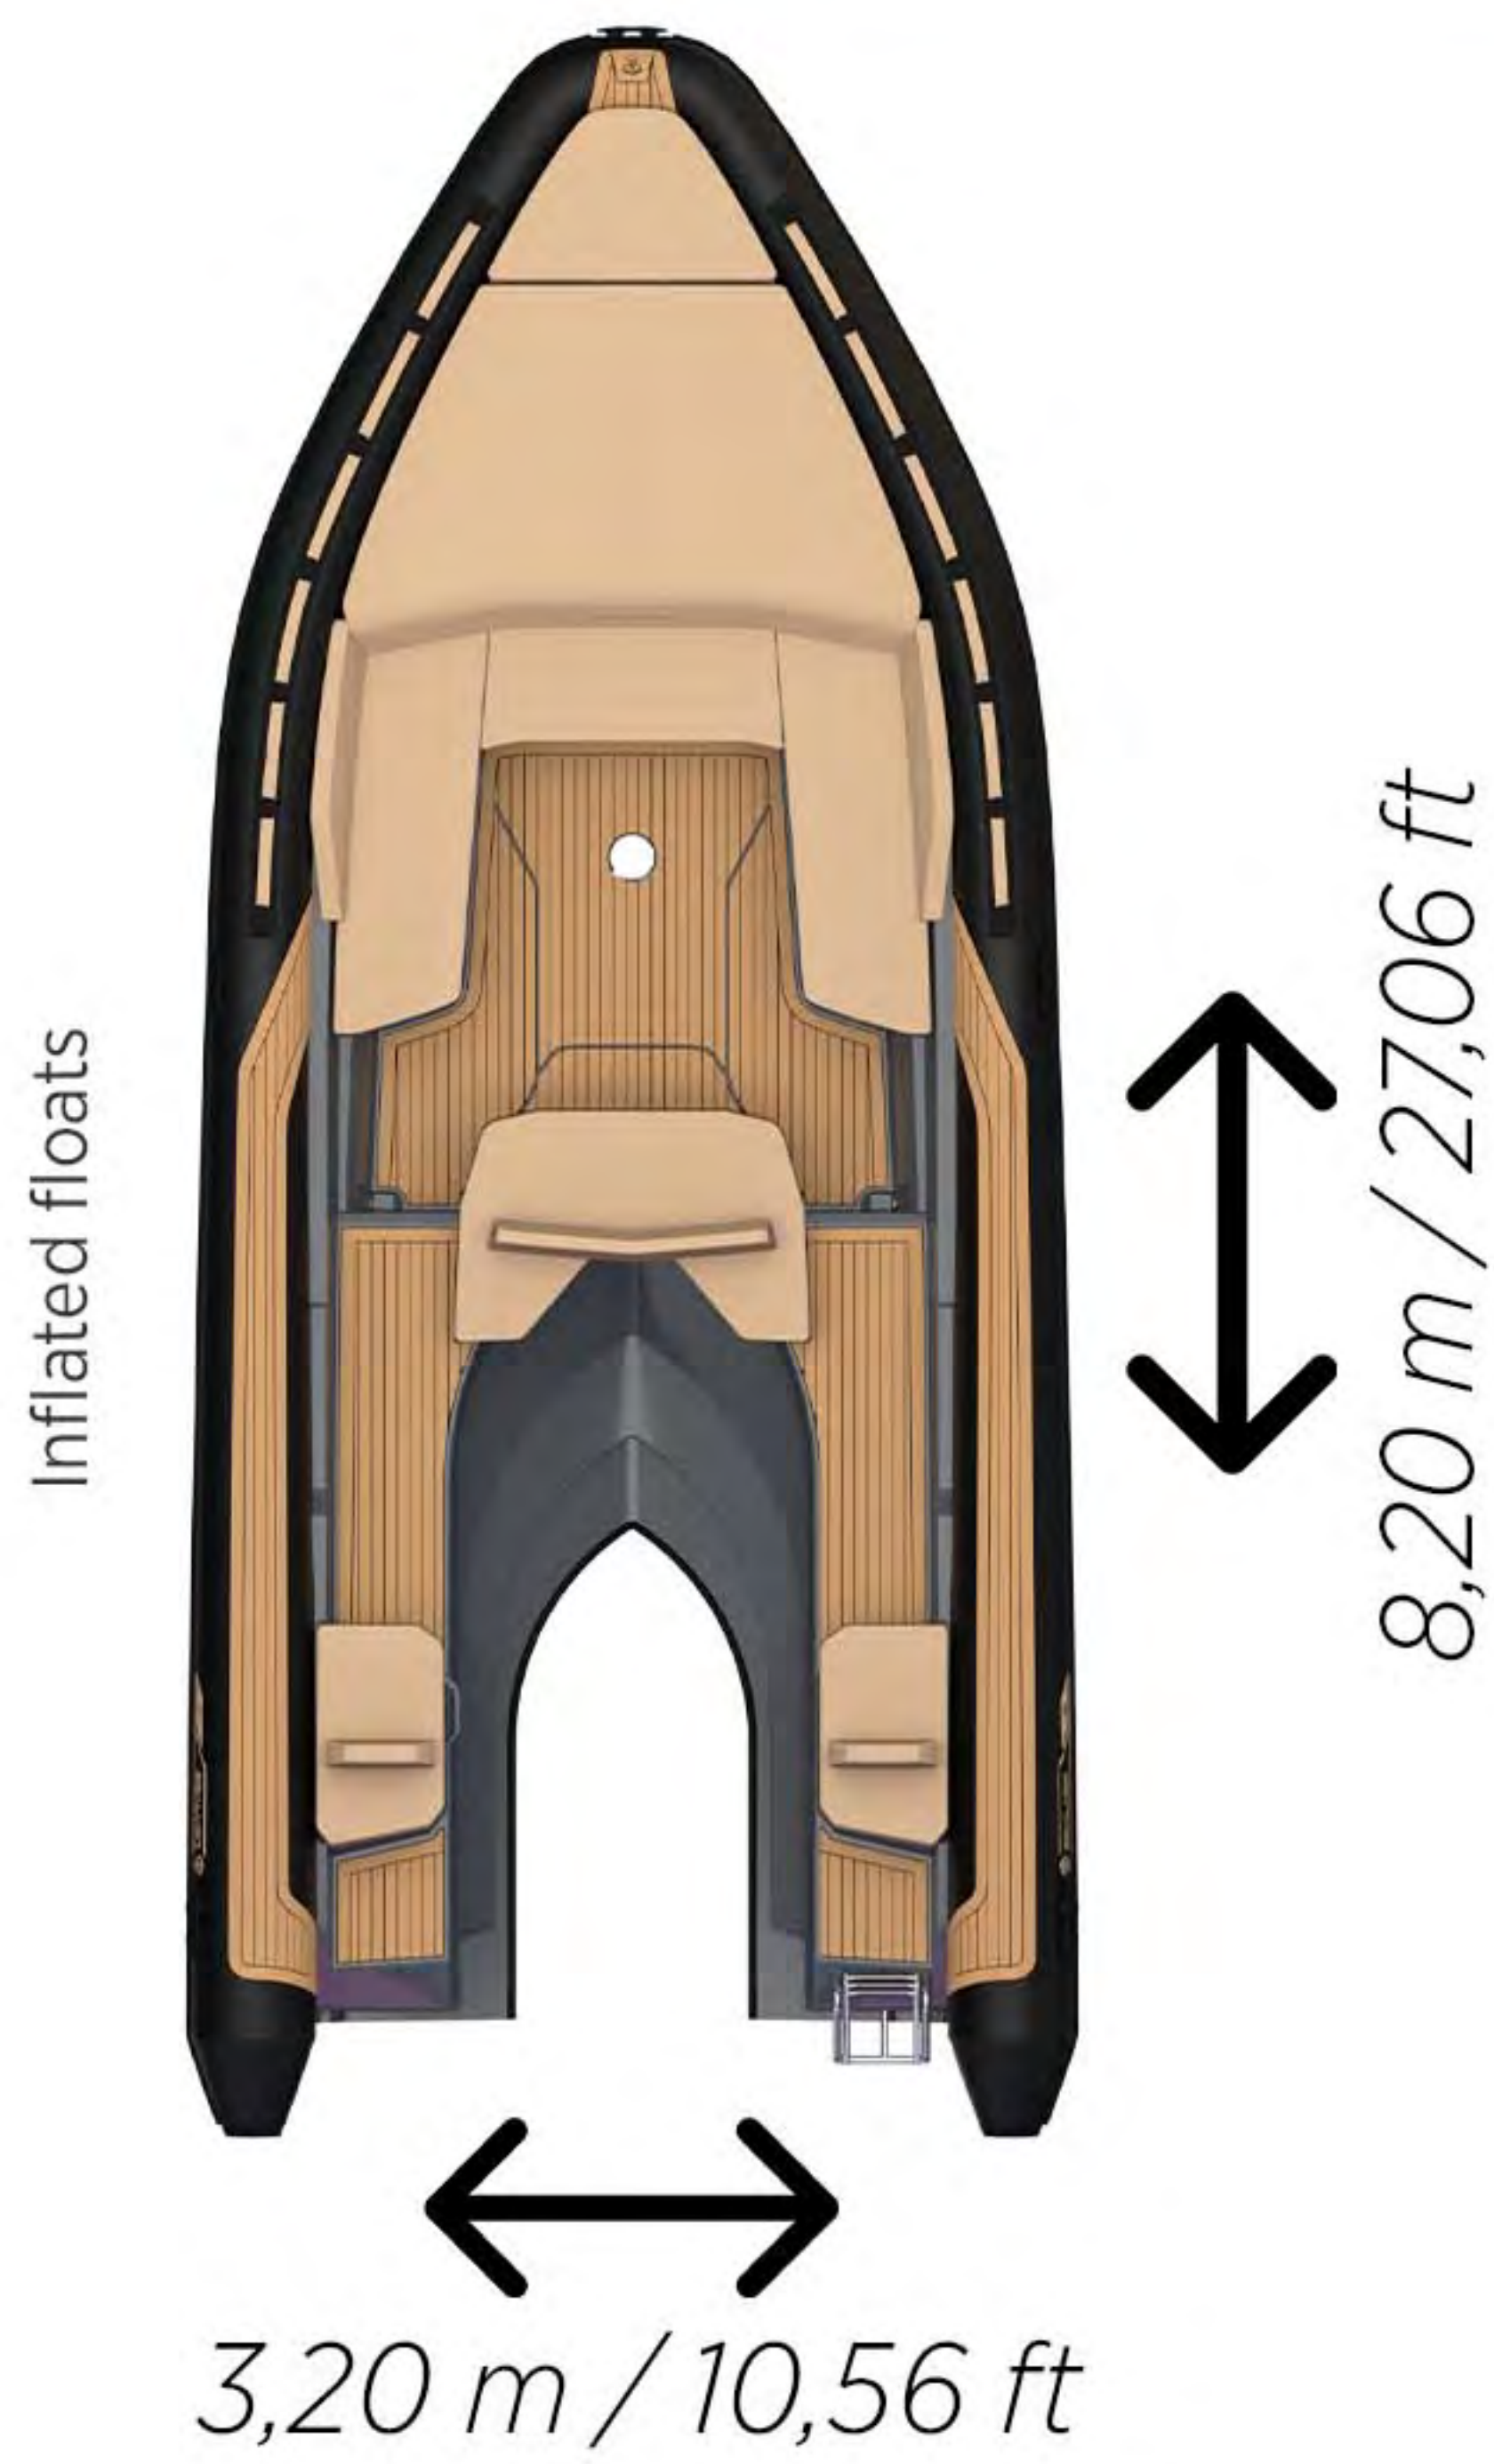

SEALVER
Made in France

Z8 HEVO

Jetski

10 pers

0,40 m / 1,31 ft

FEATURES

Lenght deflated floats	7,50 m / 24,75 ft
Beam deflated floats	2,48 m / 8,18 ft
Draft	0,40 m / 1,31 ft
Weight without PWC	860 kg / 1 896 Lbs
Max payload	800 kg / 1 764Lbs
CE category	Categorie C
Jet-ski propulsion	SEA-DOO Kawasaki YAMAHA

3 VERSIONS

CRUISING

FULL OPTION

ULTIMATE

HULL AND DECK COLOR	<i>Black7021 / White</i>	<i>Black7021 / White</i>	<i>Black7021 / White</i>
HYPALON FLOATS	✓	✓	✓
SEADEK CARPET	✓	✓	✓
SILVERTEX SADDLERY	✓	✓	✓
FRONT SUNBED TRUNK	✓	✓	✓
HOLD PUMP	✓	✓	✓
PETROL TANK 99L + TRANSFER PUMP	✓	✓	✓
WATER TANK 47L WITH DECK SHOWERHEAD	<i>Optional</i>	✓	✓
VICTRON SMART BLUE BATTERY CHARGE + CABLE AND DOCK PLUG	<i>Optional</i>	✓	✓
USB PLUG	<i>Optional</i>	✓	✓
TABLE	✓	✓	✓
ELECTRICAL WINDLASS WITH INOX ANCHOR AND CHAIN	<i>Optional</i>	✓	✓
SONO FUSION (Serie RA 770 apollo + 4 hp 7,7" 280w+ 8,8" 330w)	<i>Optional</i>	✓	✓
12V BUILT-IN INFLATOR	<i>Optional</i>	✓	✓
WAKEBOARD RACK	<i>Optional</i>	✓	✓
ALUMINIUM WAKEBOARD TOWER	<i>Optional</i>	✓	✓
BIMINI ON WAKEBOARD TOWER	<i>Optional</i>	✓	✓
SUNBED SOFA Right and left	<i>Optional</i>	✓	<i>Optional</i>
CENTRAL CONSOL + FRIDGE 42L	<i>Optional</i>	<i>Optional</i>	✓
LONGE CHAIR WITH RIGHT AND LEFT SEAT	<i>Optional</i>	<i>Optional</i>	✓
SHADE CLOTH	✓	<i>Optional</i>	✓
GARMIN SCREEN with probe	<i>Optional</i>	<i>Optional</i>	✓
TAILOR-MADE TRAILER		<i>Optional</i>	
TRANSPORT COVER		<i>Optional</i>	
MOORING COVER		<i>Optional</i>	
EXTRA AUDIO		<i>Optional</i>	